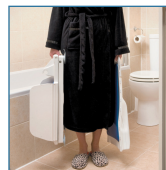

Bellavita Auto Bath Lifter

HCPCS: E0240+A9270

FIGURE A

FIGURE B

FIGURE C

- The lightest bathlift on the market at only 20.5 lbs
- The Bellavita lowers to 2.3" (Figure A)
- Seat height reaches 18.8" for deeper tubs
- The backrest reclines to 50° at its lowest position
- Completely tool-free set up makes it easy-to-install and operate When not in use, back easily folds down for space-saving storage (Figure B)
- Watertight hand control floats
- The easy-to-use quick charge lithium-ion battery is accommodated in the hand control
- Two-piece construction makes the lift easy to assemble/disassemble for transport
- Padded seat and backrest provide added comfort
- Washable hygienic covers are sold separately
- Hygienic cutaway and slimline profile for easy handling
- 4 quick-release suction cups for anti-slip bath base
- Headrest available as an option
- Simplify transfers, positioning and rotating when using your bath lift with a Vitaturn Swivel and Transfer Aid
- Suction cups adhere to smooth surfaces only, and not textured surfaces

PRODUCTS

Description

477200252	Bellavita Bath Lift w/ White Cover, 1/EA
-----------	--

SPECIFICATIONS

Description

Backrest Dimensions	25.1" (H) x 12.5" - 14.1" (W)
Backrest Reclines	50 degrees
Baseplate Dimensions	12.2" (W) x 22" (L)
Load Capacity Max.	300 lbs.
Seat Dimensions	13.7" (W) x 16.5" (D) x 22.4" (L)
Shipping Weight	25.3 lbs.
Sitting Height	2.3" - 18.8"
Total Weight (excl. hand control)	20.5 lbs.
Warranty	Limited 3 Year